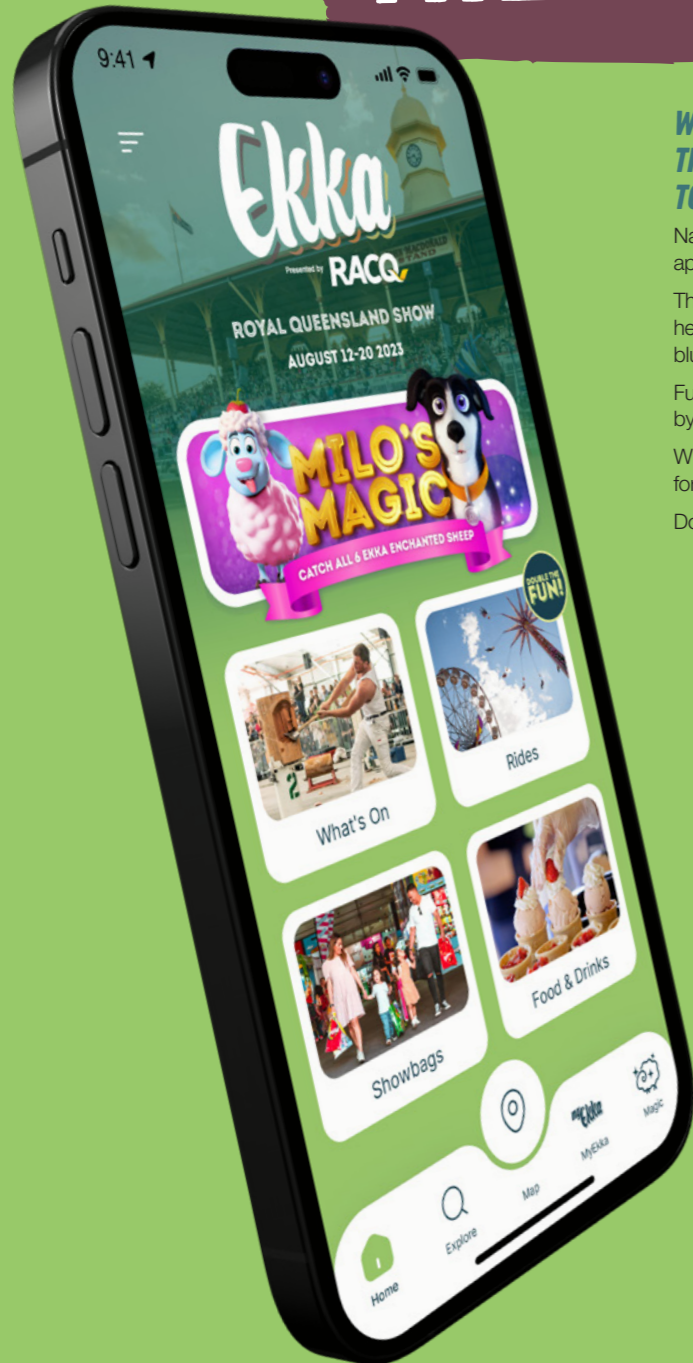

INTRODUCING THE EKKA APP

**WOOF...HAVE YOU HEARD?
THERE'S AN EXCITING NEW WAY
TO GET AROUND EKKA!**

Navigate your way around the Show with Ekka's functional, fun and free NEW app for all ages.

The app includes all the information you need to plan your day at Ekka and will help you to easily find your way from your favourite shows to showbags using blue dot technology!

Fully integrated with ekka.com.au, create a MyEkka account and plan your visit by saving events and activities and then receive upcoming event notifications.

While you're exploring Ekka, help Milo the sheepdog find all of his lost sheep for the chance to win a great range of daily prizes.

Download the Ekka App soon and enjoy lots of unique benefits.

Download now

MEET MILO & THE EKKA SHEEP

Milo

Milo is Farmer Rhonda's best friend and is born to entertain...at least that's what he believes! He's handsome, energetic and loves chasing sheep. Milo is also Ekka's official sheepdog, responsible for Ekka's sheep, but now all his sheep are enchanted by the magic of the Ekka...who knows where they will end up! Milo needs your help!